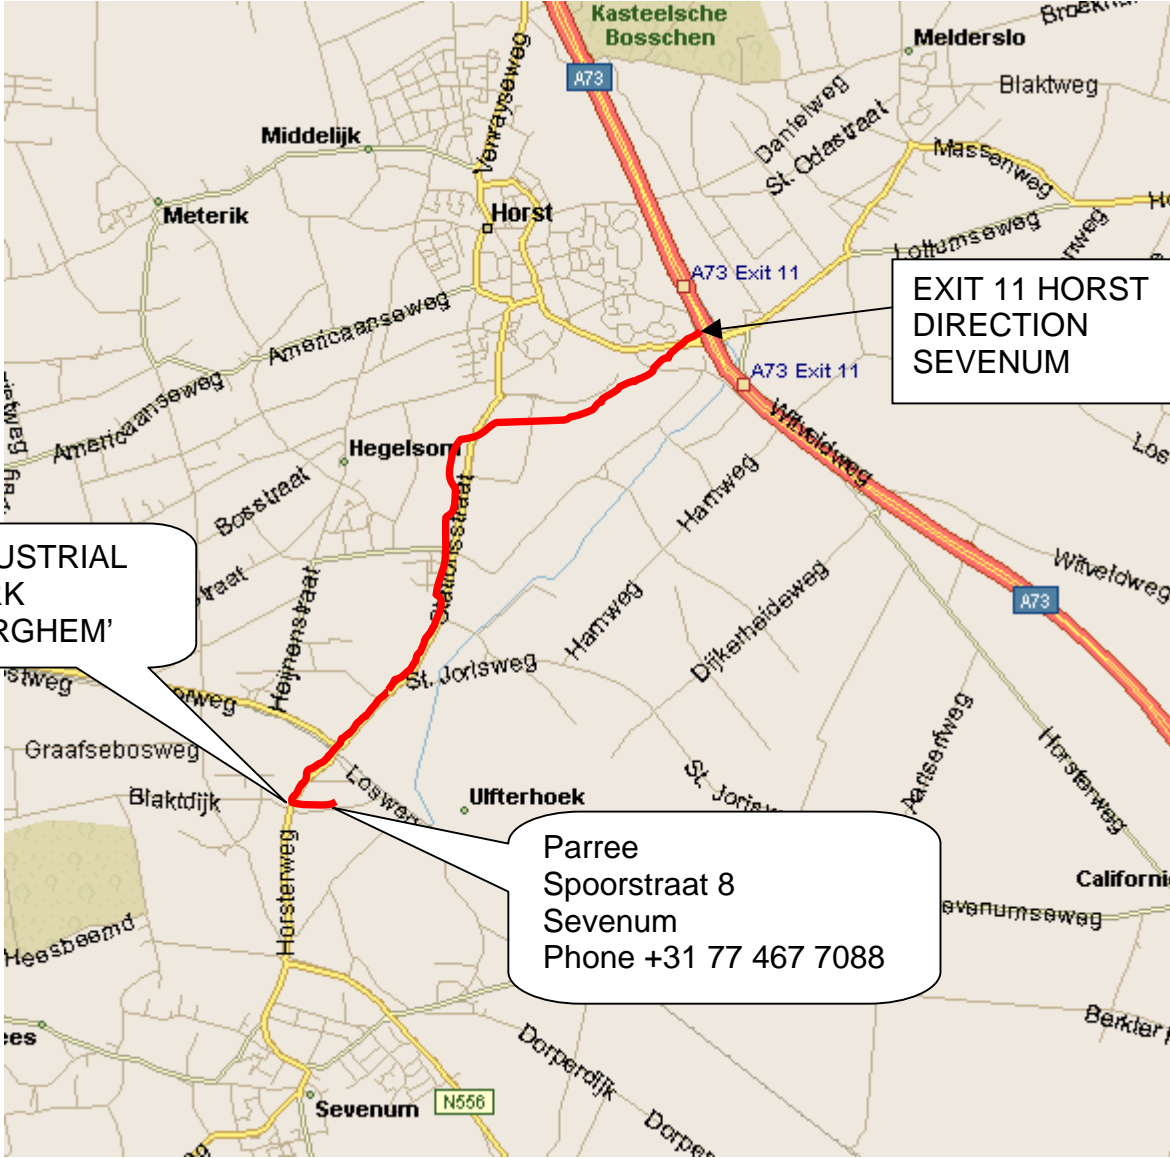

A73
DIRECTION
NIJMEGEN

EXIT 11 HORST
DIRECTION
SEVENUM

INDUSTRIAL
PARK
'BERGHEM'

Parree
Spoorstraat 8
Sevenum
Phone +31 77 467 7088

A73
DIRECTION VENLO
Düsseldorf Airport 80 km.

INDUSTRIAL PARK
'BERGHEM

Parree
Spoorstraat 8
Sevenum
Phone +31 77 467 7088

A67 E 34 DIRECTION
EINDHOVEN airport 50 km.
ANTWERPEN
BRUSSELS airport 170 km.

EXIT 39 SEVENUM
DIRECTION
SEVENUM

A 67 E34 DIRECTION
VENLO
Düsseldorf airport 80 km.