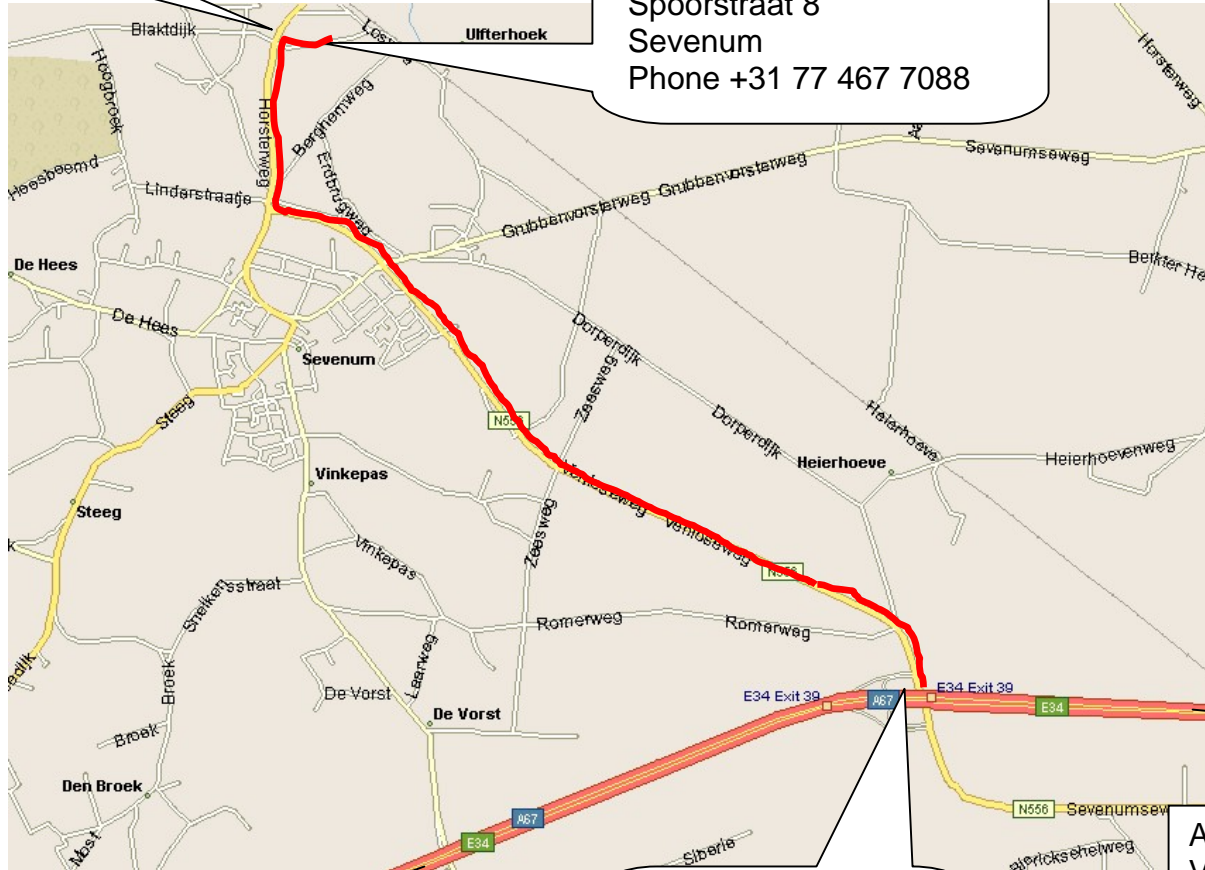

A73
DIRECTION
NIJMEGEN

EXIT 11 HORST
DIRECTION
SEVENUM

INDUSTRIAL
PARK
'BERGHEM'

Parree
Spoorstraat 8
Sevenum
Phone +31 77 467 7088

A73
DIRECTION VENLO
Düsseldorf Airport 80 km.

INDUSTRIAL PARK
'BERGHEM

Parree
Spoorstraat 8
Sevenum
Phone +31 77 467 7088

A67 E 34 DIRECTION
EINDHOVEN airport 50 km.
ANTWERPEN
BRUSSELS airport 170 km.

EXIT 39 SEVENUM
DIRECTION
SEVENUM

A 67 E34 DIRECTION
VENLO
Düsseldorf airport 80 km.